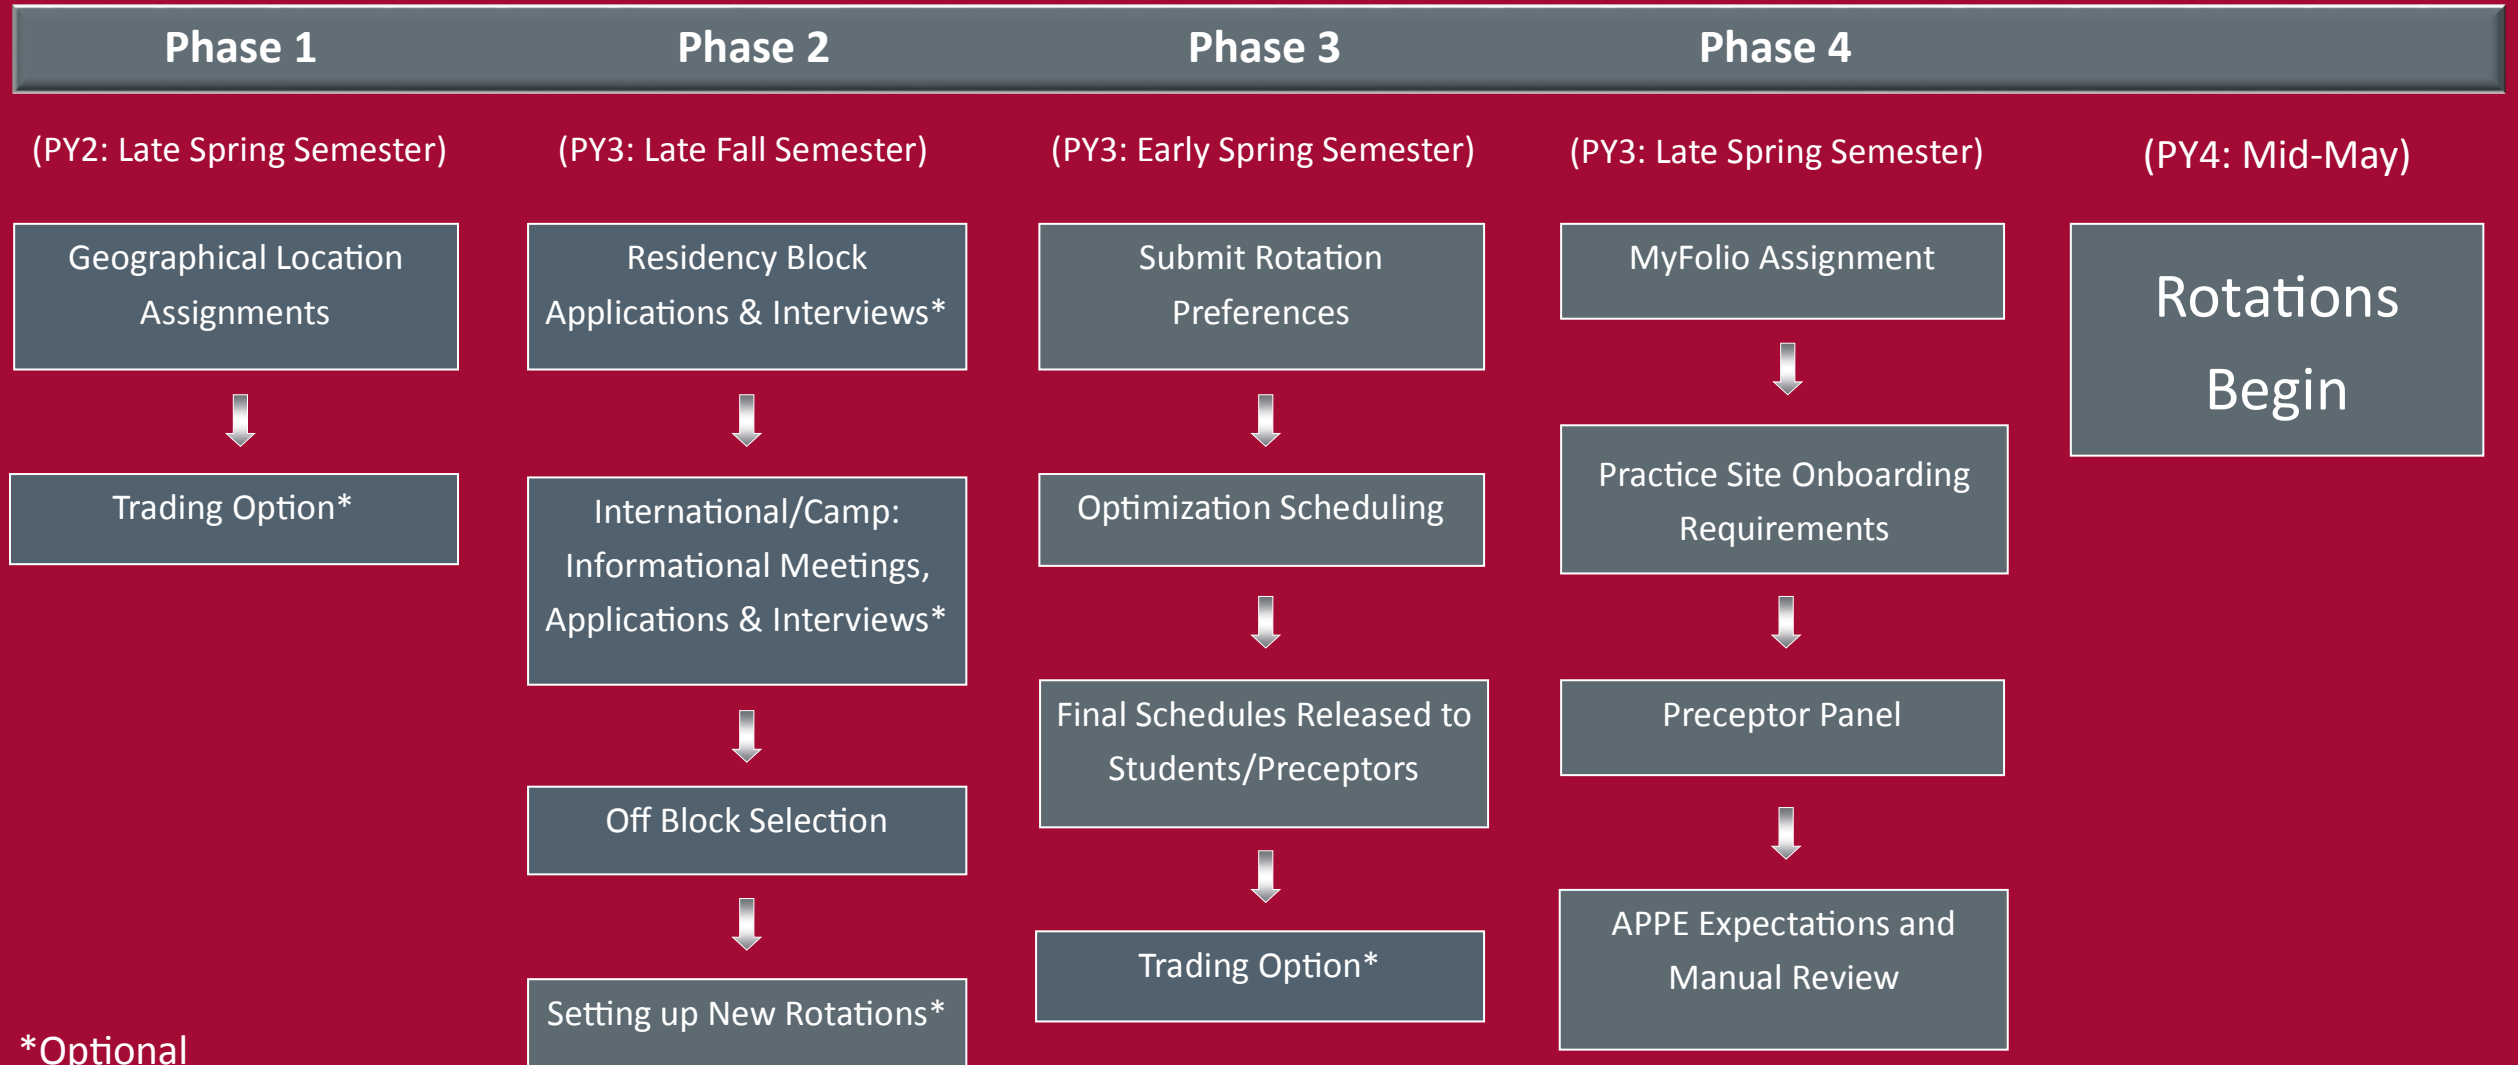

APPE Rotation Scheduling Timeline

*Optional